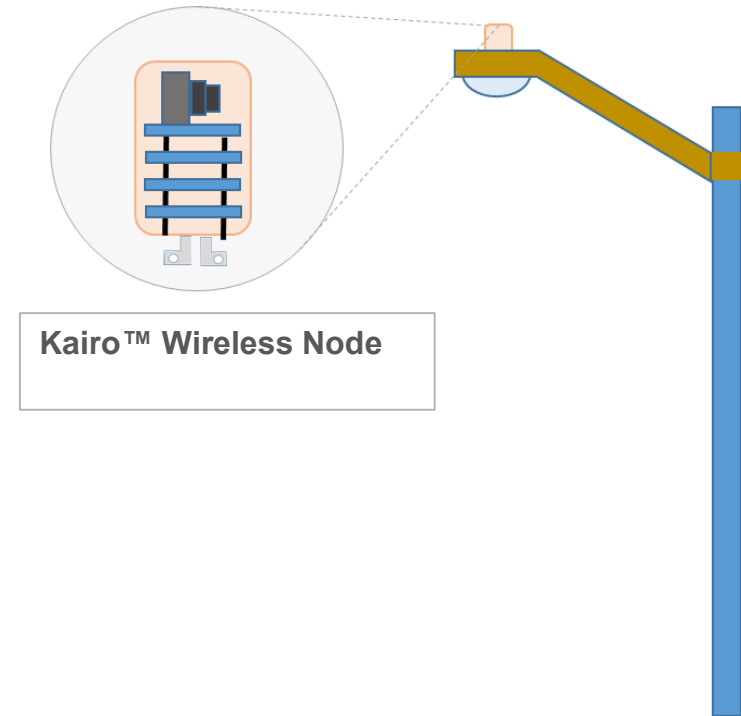

THE UBICQUIA SOLUTION

KAIRO™

KAIRO™ Applications

- › Flexible Feature Stack.
- › Compatible with ANSI C136.10 Standards.
- › Utilizes Existing WiFi Infrastructure and Standards.