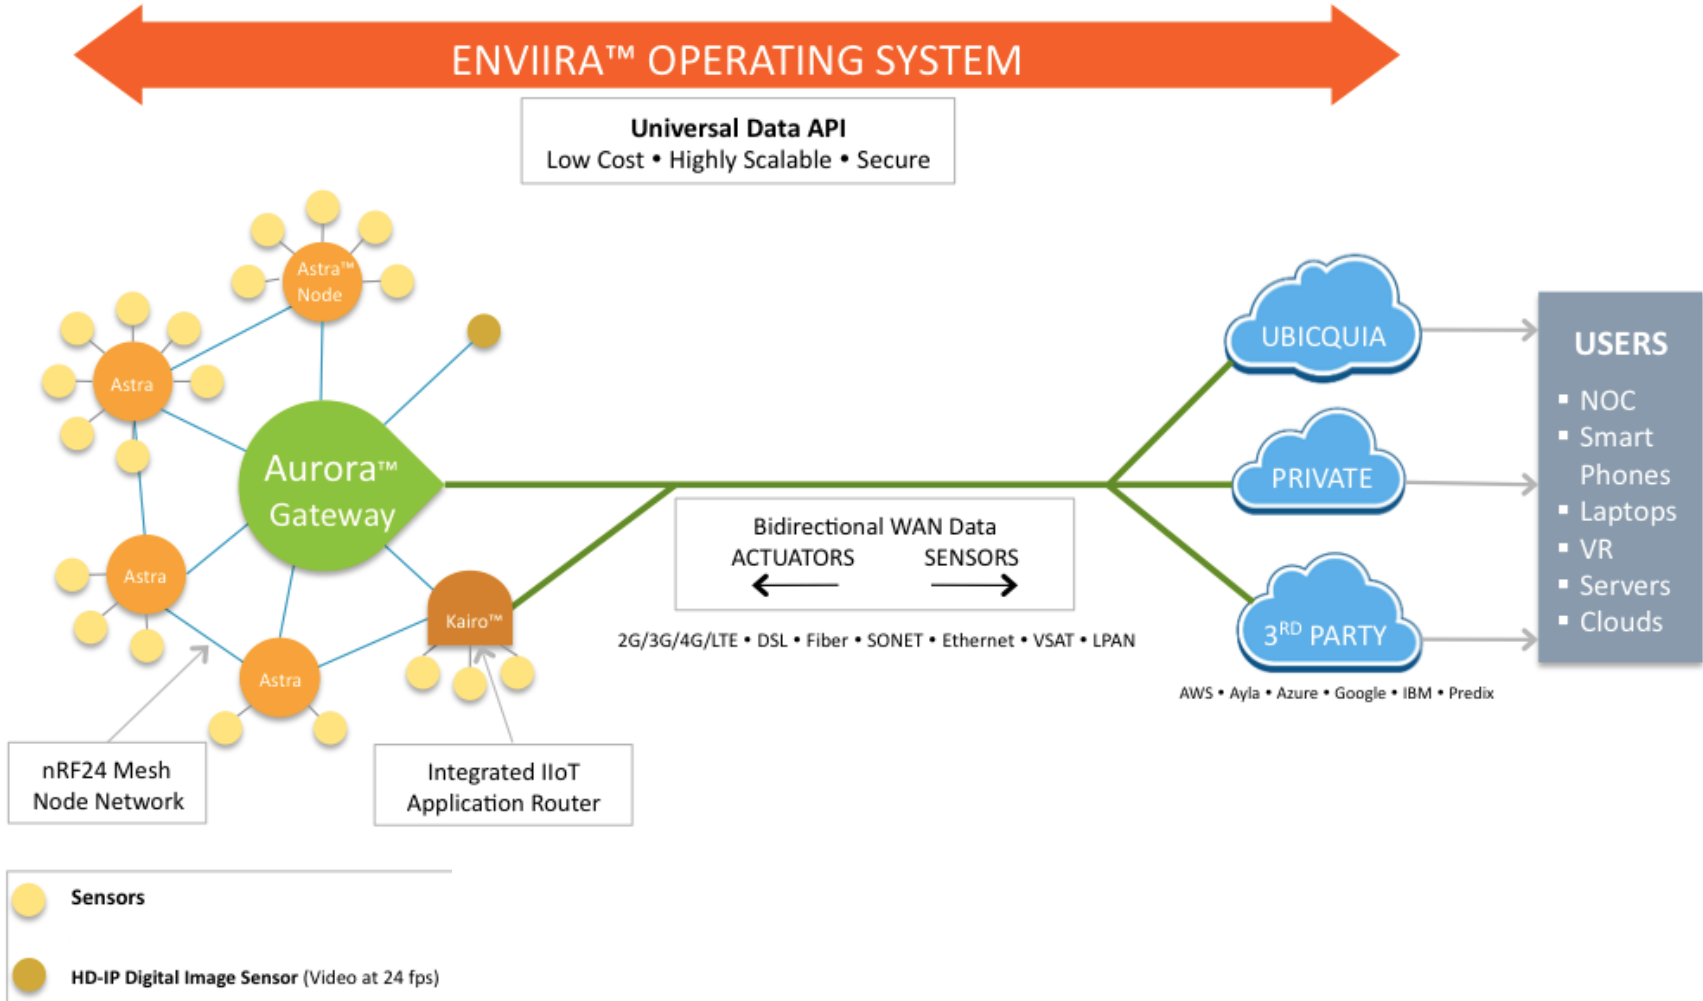

## SendGrid Launches New Endpoint to Complete API Email Management

Eric Carter

API Name	Description	Category	Submitted
<a href="#">Transport</a>	TransportAPI is a data-as-a-service company that provides transportation data to apps and websites using industry sources like Travelline, Network Rail, and Tfl. The TransportAPI uses REST calls and...	<a href="#">Transportation</a>	03.27.2014
<a href="#">Swiss Public Transport</a>	Swiss public timetable data may be utilized to build applications to map stations, arrival times, and to plan routes and establish travel connections. This information can be used for transmitting...	<a href="#">Transportation</a>	07.26.2012
<a href="#">Berlin Public Transport REST</a>	The Berlin Public <b>Transport</b> REST API offers access to the Public Transportation Agency of Berlin and Brandenburg (VBB). This API does not have call limits, does not require an API...	<a href="#">German</a>	07.11.2016
<a href="#">One.Stop.Transport</a>	The One.Stop. <b>Transport</b> platform (OST) is a platform for open data aggregation, transformation and delivery, following modern Open Data principles, standards and directives. The type...	<a href="#">Transportation</a>	10.23.2014
<a href="#">Trafiklab Transport Administration</a>	... developers a space to share data and APIs for public <b>transport</b> in Sweden. The Trafiklab <b>Transport</b> Administration is a service provided by Trafiklab, it provides...	<a href="#">Transportation</a>	12.25.2014

# THE UBICQUIA SOLUTION

## UBICQUIA'S ALL-INCLUSIVE INTEGRATED IIOT SOLUTION